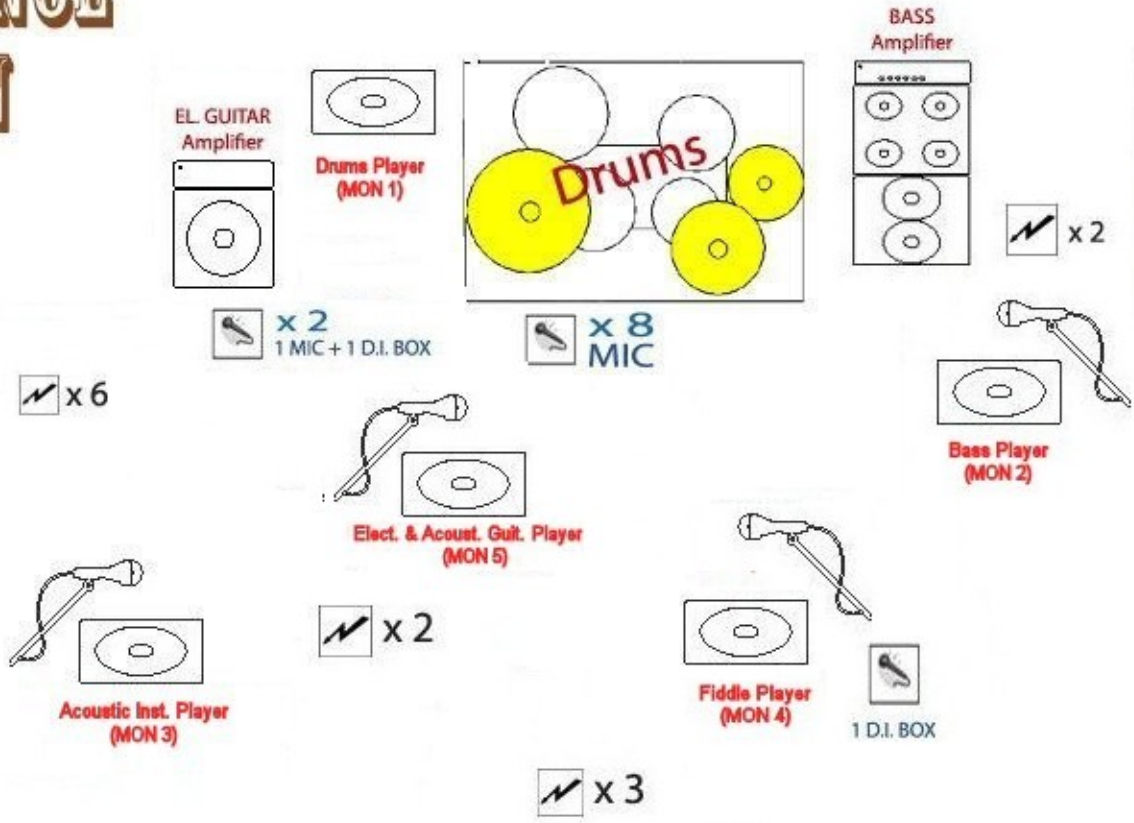

# SQUARE DANCE STAGE PLAN

Acoustic instruments stand

**ELECTRIC PLUG: 220V / 50 Hz**  
**INPUT CHANNELS (instrum.): MIC or D.I. Boxes**